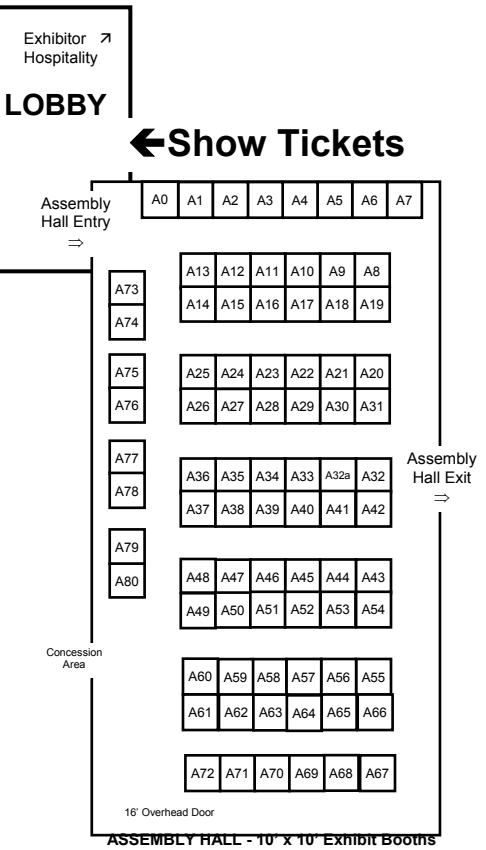

EXPO 2008

HOME & GARDEN SHOW BOOTH LAYOUT

SHOW HOURS

Saturday, Feb. 23. 10 am - 5 pm
 Sunday, Feb 24. 12 am - 5 pm

SHOW TICKETS

Adults (Single Day) \$5.00
 Adults (Two Day) \$7.00
 Children (12 & Under) Free

BELL COUNTY EXPO CENTER
 Loop 121 & I-35 ■ Belton, Texas