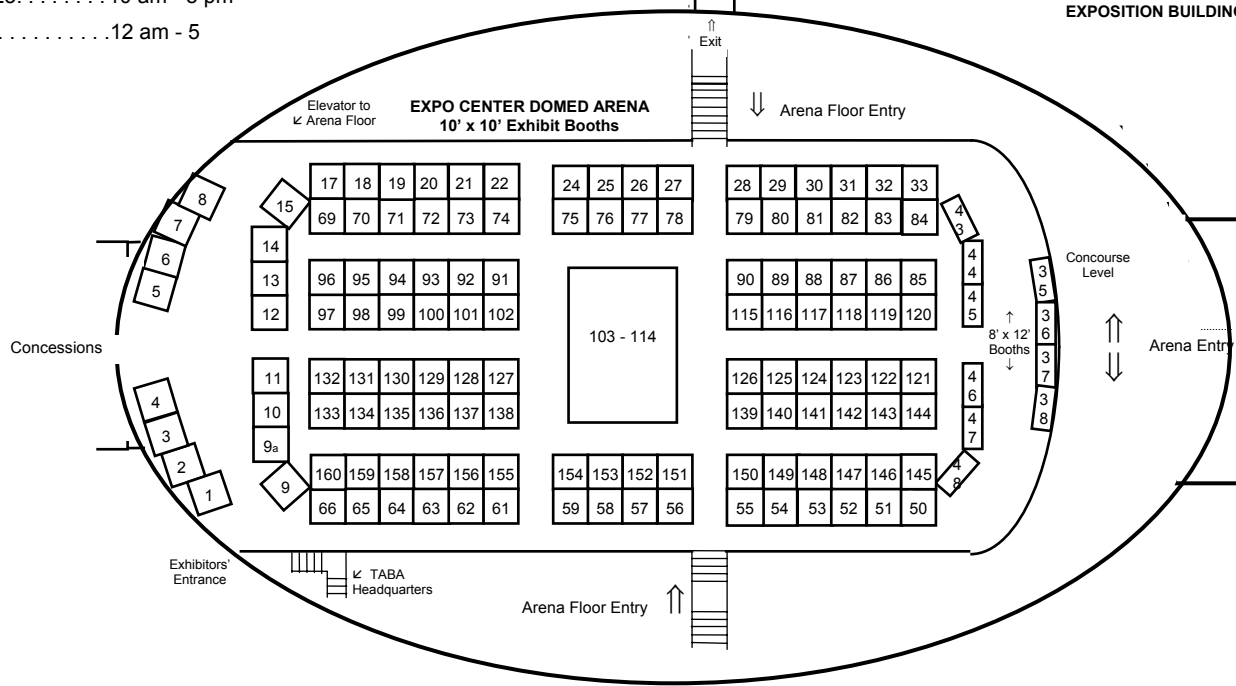

EXPO 2008

HOME & GARDEN SHOW BOOTH LAYOUT

SHOW HOURS

Saturday, Feb. 23. 10 am - 5 pm
 Sunday, Feb 24. 12 am - 5 pm

SHOW TICKETS

Adults (Single Day) \$5.00
 Adults (Two Day) \$7.00
 Children (12 & Under) Free

BELL COUNTY EXPO CENTER
 Loop 121 & I-35 ■ Belton, Texas